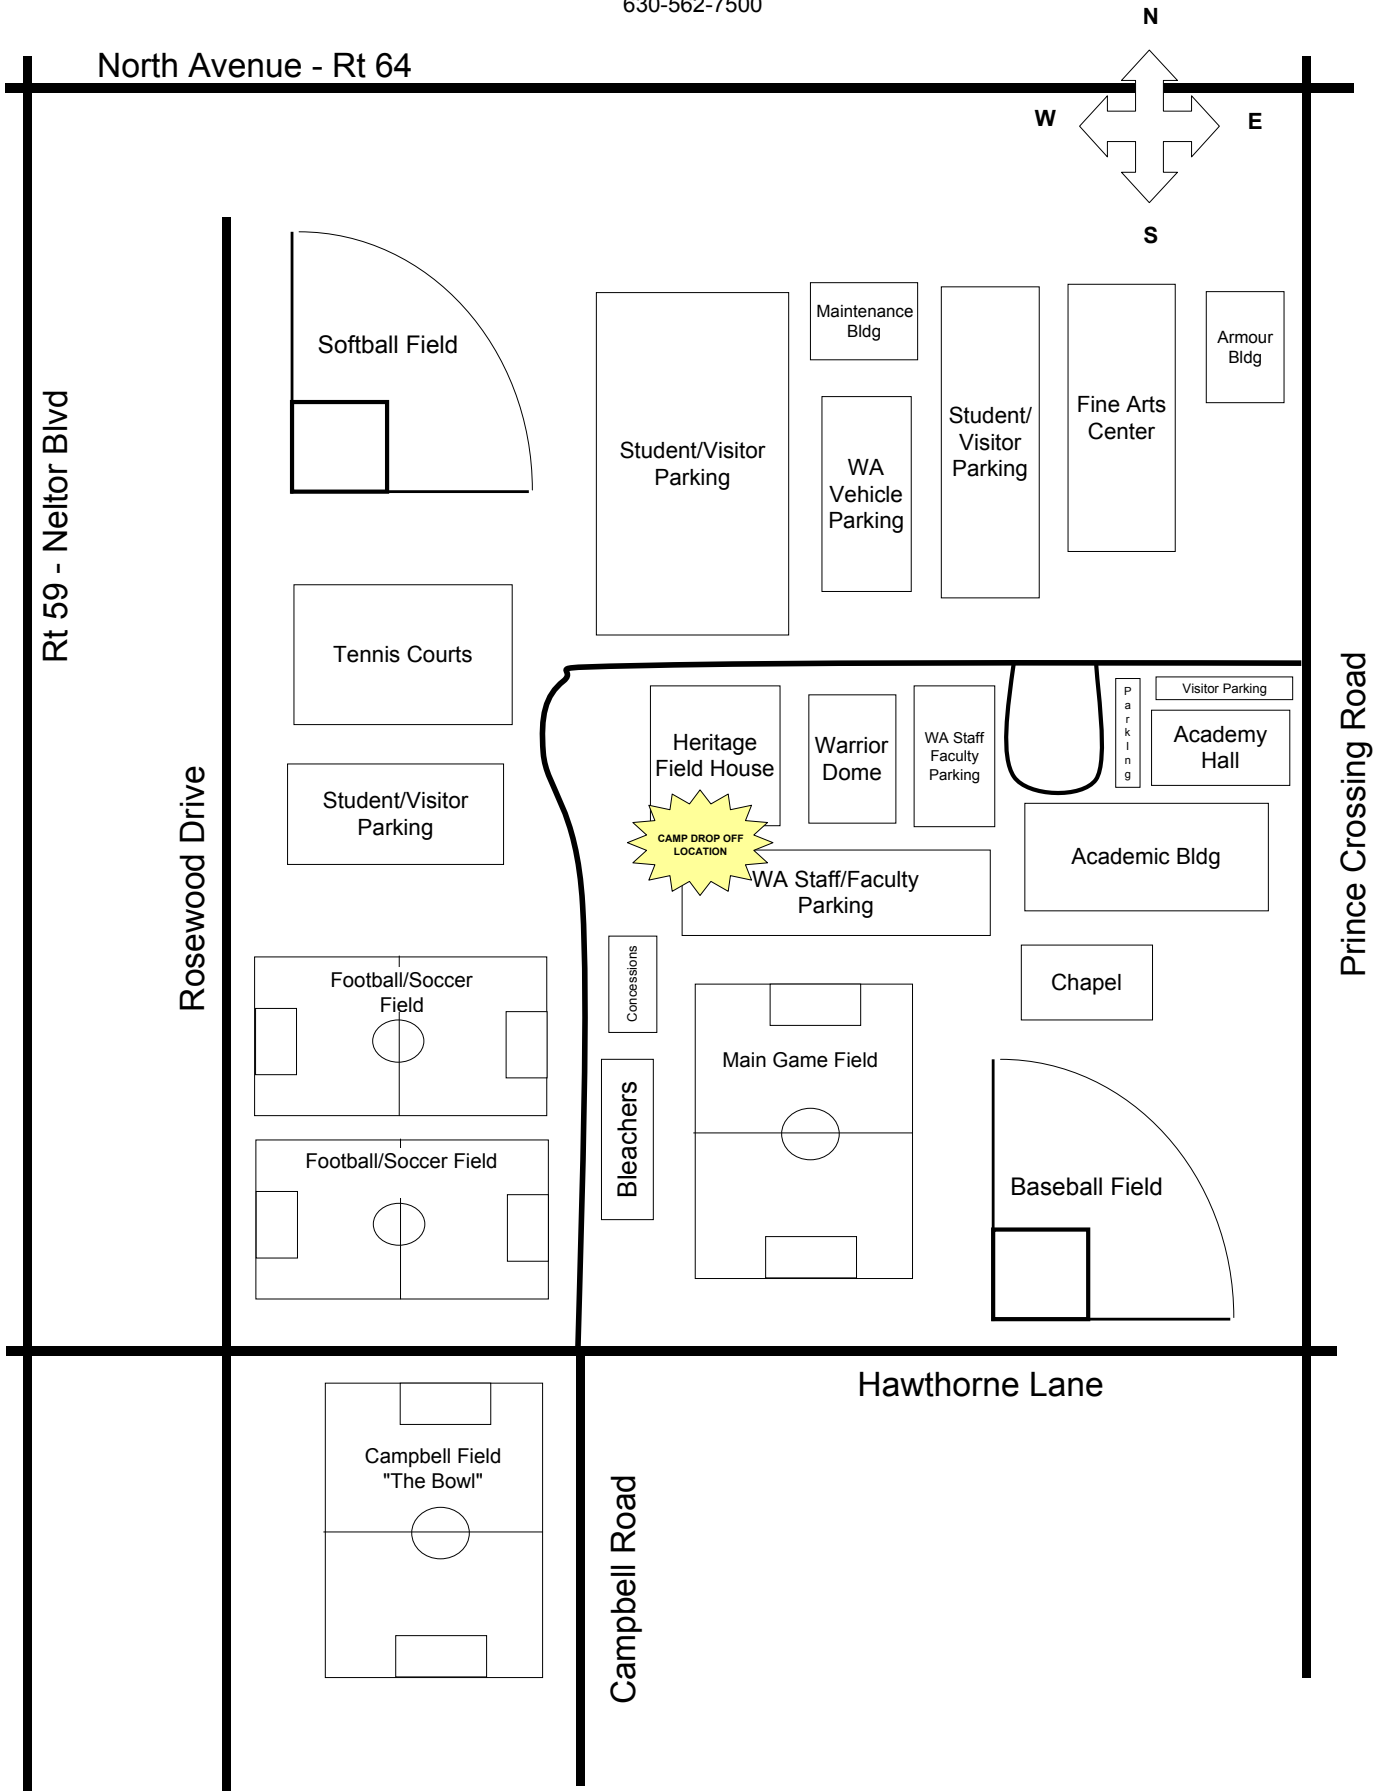

Wheaton Academy Campus

900 Prince Crossing Road, West Chicago
630-562-7500

North Avenue - Rt 64